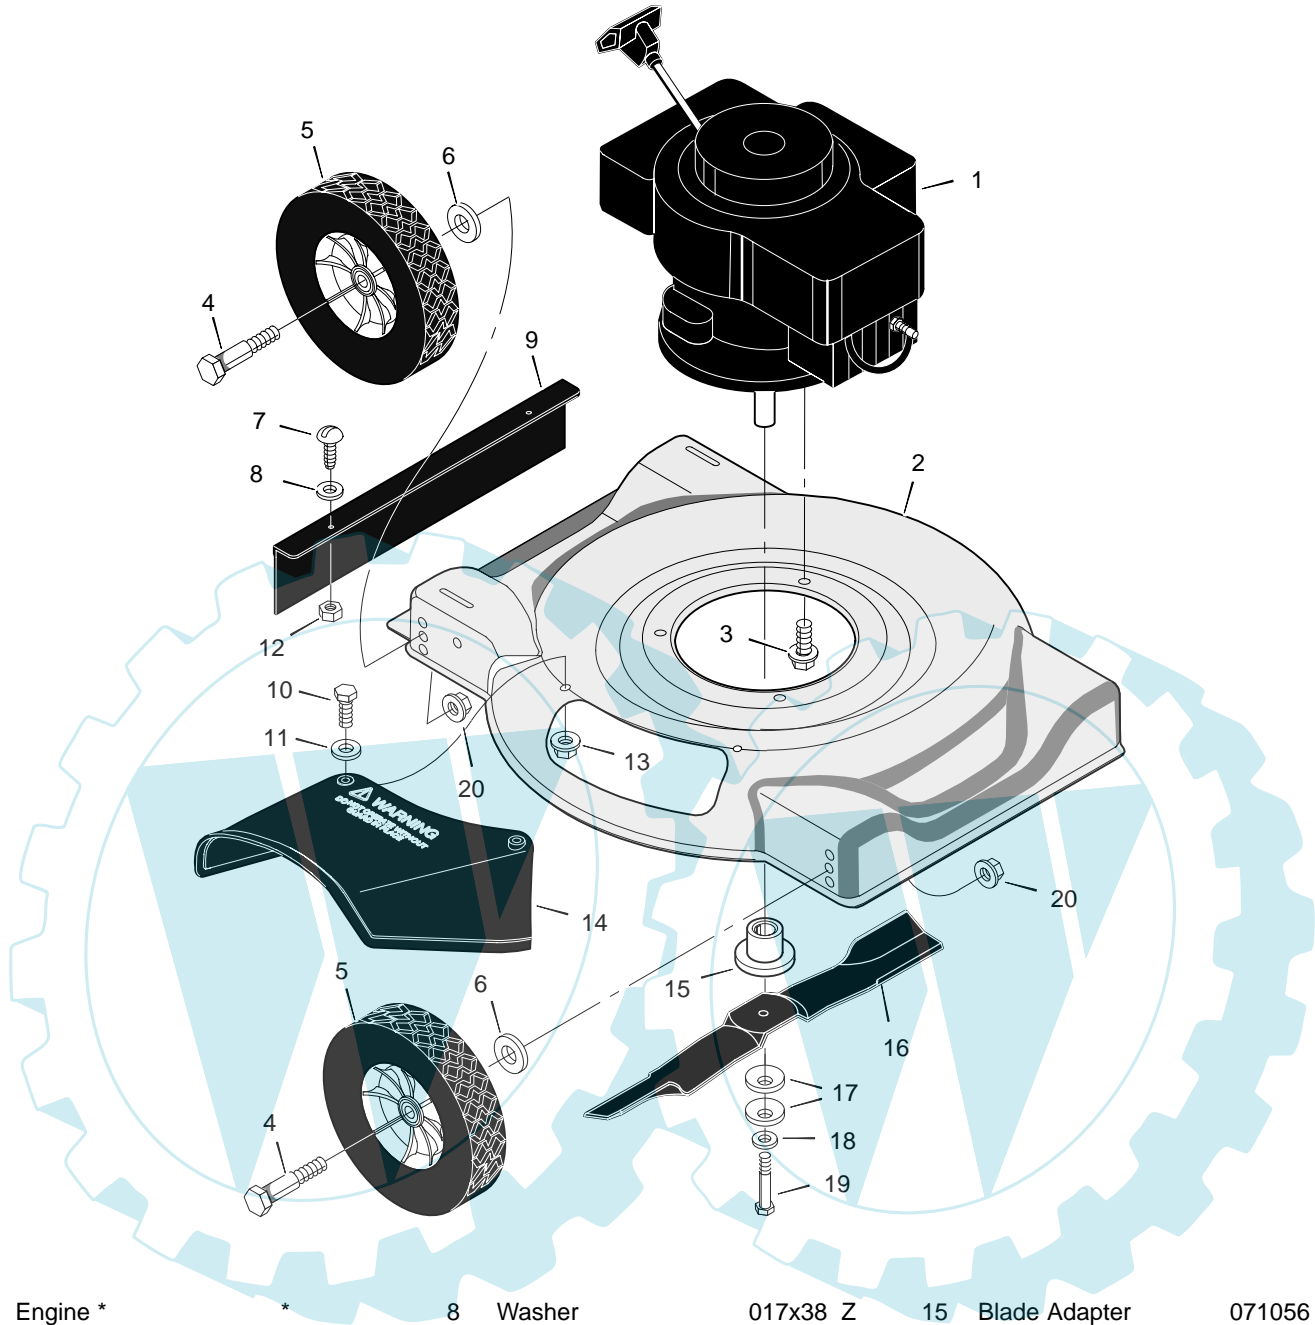

## 2011x78C

1	Engine *	*	8	Washer	017x38 Z	15	Blade Adapter	071056
2	Housing	7950007	9	Deflector, Rear	671912	16	Blade – 20"	42785E701
3	Bolt, Engine	0025x6	10	Bolt	01x121	17	Washer, Blade	17x137
4	Bolt, Axle	009x10	11	Washer	017x37	18	Washer	17x124
5	Wheel and Tire	020270	12	Nut	15x102	19	Bolt	01x142
6	Washer	000845	13	Locknut	15x116	20	Locknut	015x68
7	Screw	26x245	14	Deflector, Chute	671929	-	Book, Instruction	F-030446L

## 20111x78C

1	Handle, Upper (Black)	1101095E701	7	Guide, Rope	043956	12	Washer	000845
2	Handle, Lower (Black)	672874E701	8	Locknut	015x116	13	Spacer	671914
3	Bracket, Stop Lever	1101454	9	Screw	03x136	14	Nut	015x84
4	Lever, Stop	671924E701	10	Clip, Cable	1101352			
6	Engine Stop Cable	1101093	11	Bolt	01x111			